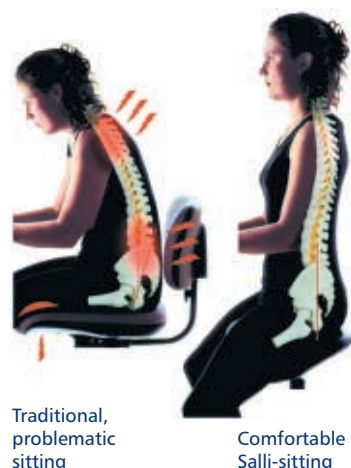

Why not sit well?

SALLI AFFECTS WORKING EFFICIENCY

- Deepened breathing → more oxygen → more energy
- Reduced breaks and less sick leave
- Faster rolling and safer reaching
- Easier to reach to the "salli height" tables when standing
- All in all Salli significantly improves the productivity of work

Authorized dealer:

Basic facts about sitting

All users of traditional chairs suffer from the inevitable sitting-oriented disorders (SOD).

It shows in uncomfortable sitting, bad posture, increased neck and shoulder problems, strained joints in the lower extremities, weakened fluid circulation and the sitter becomes easily tired. Men may even suffer from bad sperm quality.

Traditional, problematic sitting

Comfortable Salli-sitting

When a person sits on a Salli Saddle Chair, the pelvis is positioned upright due to the large angle between the thighs and the upper body, thus forming a natural lordosis on the lower back. Seat bones support the upper body, which is straight and relaxed and does not need the back of a chair for support. Legs on the side of the sitter's body give support and allow easy moving. Shoulders are lowered and the muscles relaxed. This improved posture allows deeper breathing.

Foot rests

Sturdy metal frame. Steplessly quick-adjustable. Optimises the working position when the sitter's feet cannot reach the floor properly (e.g. at cash desks).

Arm rests

Relax the shoulders in long-term precise work. Height-adjustable 40 cm.